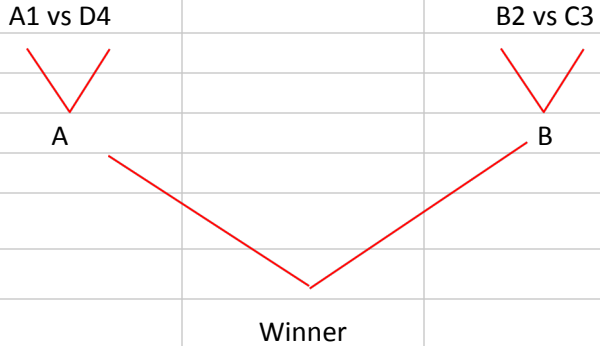

Al Wahda Men's Soccer

Under 16

Round Robin

1 vs 7	1 vs 6	4 vs 12	4 vs 13	1 vs 4	1 vs 5	1 vs 6
2 vs 6	2 vs 8	5 vs 13	5 vs 11	2 vs 6	2 vs 4	2 vs 5
3 vs 9	3 vs 7	6 vs 10	6 vs 12	3 vs 5	3 vs 6	3 vs 4
4 vs 8	4 vs 10	7 vs 11	7 vs 9			
5 vs 10	5 vs 9	8 vs 9	8 vs 10			
				A1 vs D4		B2 vs C3
11 vs 12		1 vs 2				
11 vs 13		2 vs 3				
12 vs 13		1 vs 3